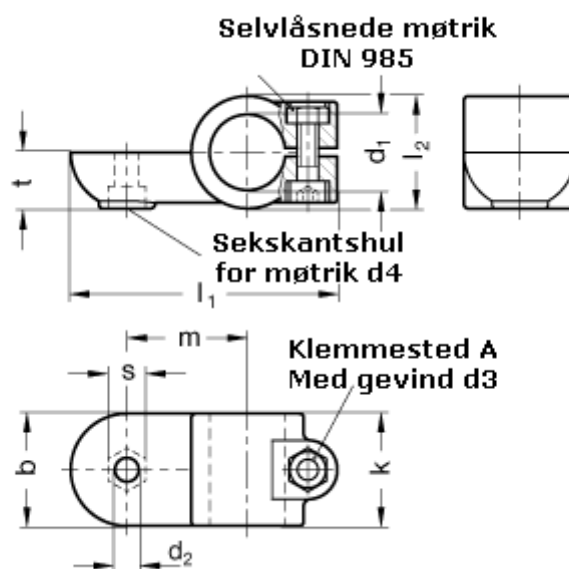

Article number: 20278B30IV2BL

Description: E+G Swivel clamp connector
GN278-B30-IV-2-BL

Measures

$b = 40$	$m = 43$
$d_1 = B30$	$s = 13.0$
$d_2 = 8.5$	$t = 20.0$
$d_3 = M 8$	
$d_4 = M 8$	
$k = 40$	
$l_1 = 95$	
$l_2 = 40$	